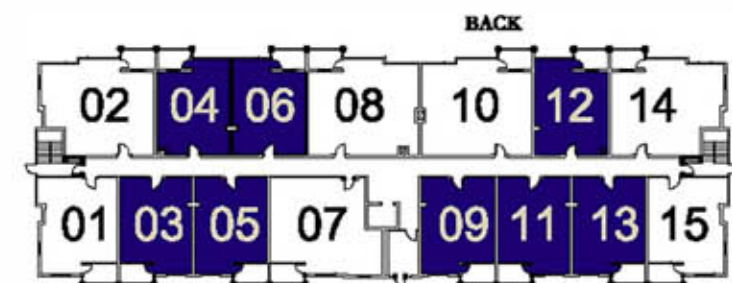

Modern finishings

HERITAGE VALLEY APARTMENTS

ONE BEDROOM RESIDENCE 593 SQ.FT

The square footage and room sizes are approximate.

Building B
Main Floor

FRONT

Building B
2nd, 3rd, 4th Floors

FRONT

RIESLING 1

2711 James Mowatt Trail SW, Edmonton, AB

Suite Details:

- Condo style suites
- Washer/Dryer in suite
- Heat & water included in rent
- 5 appliances
- Private, large deck or patio for every suite
- Powered parking
- Window coverings included