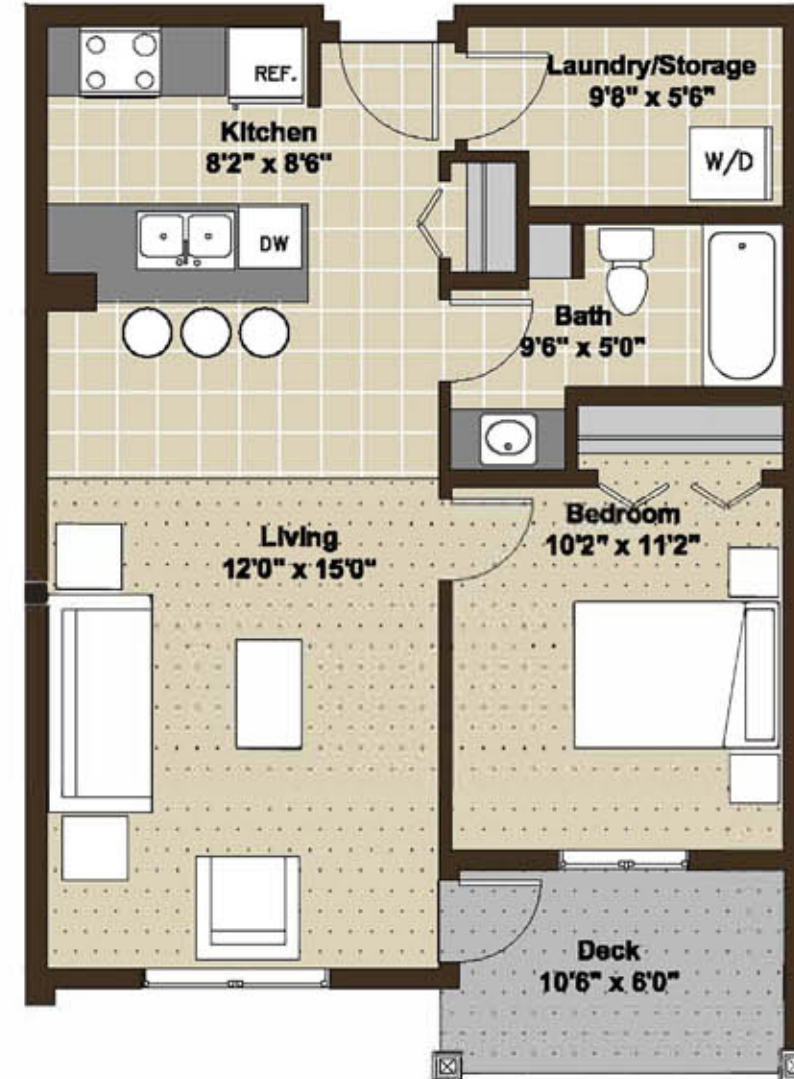

RIESLING 1

2703 James Mowatt Trail SW, Edmonton, AB

Suite Details:

- Condo style suites
- Washer/Dryer in suite
- Heat & water included in rent
- 5 appliances
- Private, large deck or patio for every suite
- Powered parking
- Window coverings included

Building Details:

- Designed to be the premier rental building in Edmonton
- Upgraded wall and ceiling soundproofing
- Hardiplank exterior & extensive landscaping
- Elevator & secure building access
- Modern finishings

HERITAGE VALLEY APARTMENTS

ONE BEDROOM RESIDENCE 593 SQ.FT

The square footage and room sizes are approximate.