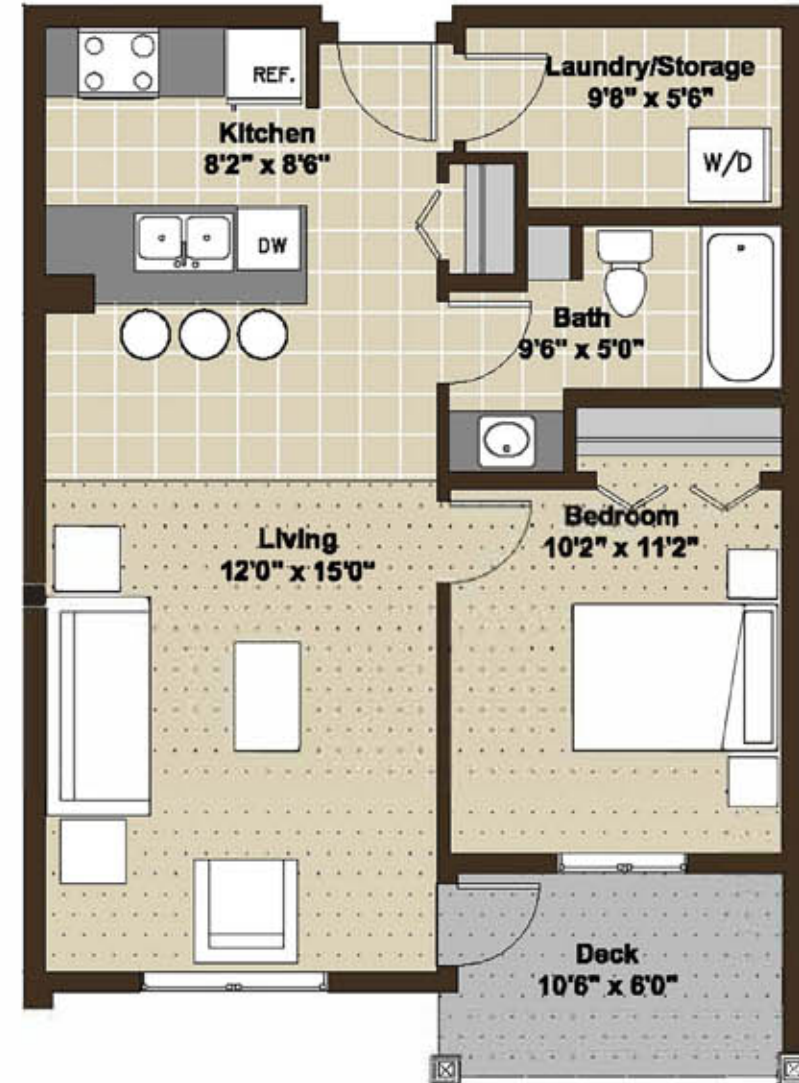

RIESLING 1

2715 James Mowatt Trail SW, Edmonton, AB

Suite Details

Condo style suites

Washer/Dryer in suite

Heat & water included in rent

5 appliances

Private, large deck or patio for every suite

Modern finishings

HERITAGE VALLEY APARTMENTS

ONE BEDROOM RESIDENCE 593 SQ.FT

The square footage and room sizes are approximate.

Building B
Main Floor

FRONT

Building B
2nd, 3rd, 4th Floors

FRONT

RIESLING 1

2711 James Mowatt Trail SW, Edmonton, AB

Suite Details:

- Condo style suites
- Washer/Dryer in suite
- Heat & water included in rent
- 5 appliances
- Private, large deck or patio for every suite
- Powered parking
- Window coverings included

HERITAGE VALLEY APARTMENTS

ONE BEDROOM RESIDENCE 593 SQ.FT

The square footage and room sizes are approximate.

Building A
Main Floor

Building A
2nd, 3rd, 4th Floors

RIESLING 1

2703 James Mowatt Trail SW, Edmonton, AB