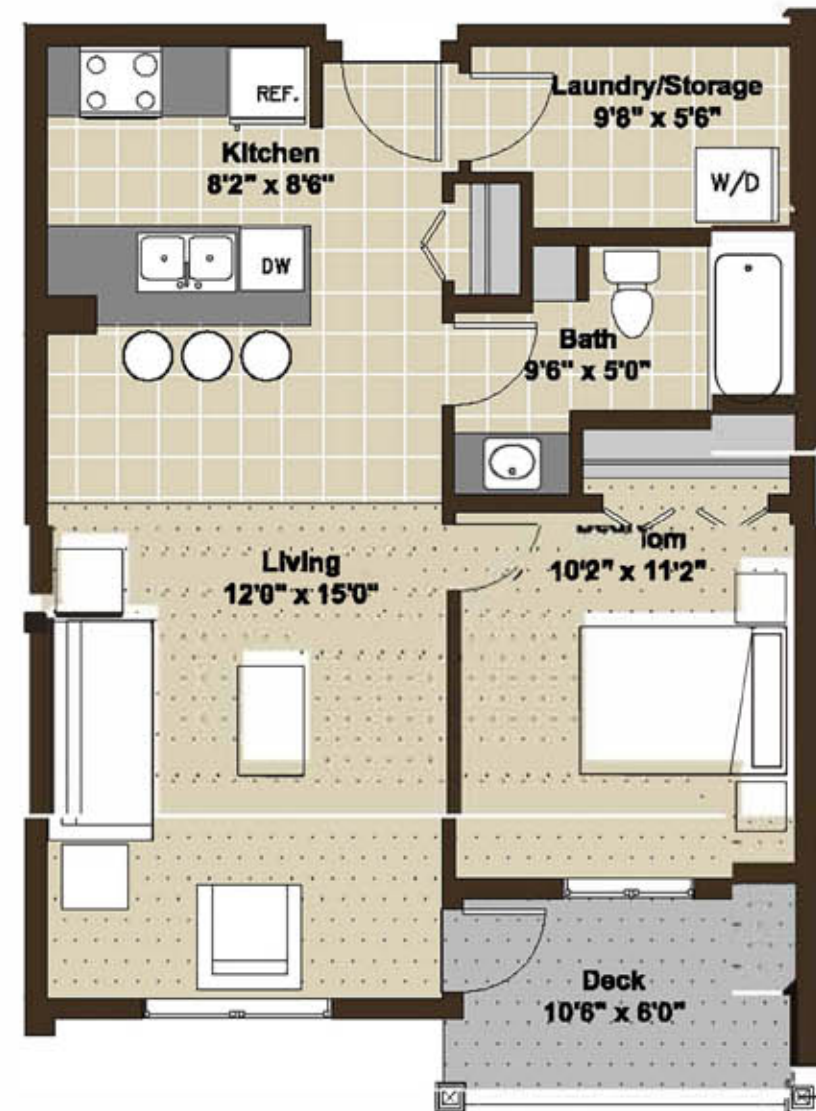

RIESLING 1

2715 James Mowatt Trail SW, Edmonton, AB

Suite Details

Condo style suites

Washer/Dryer in suite

Heat & water included in rent

5 appliances

Private, large deck or patio for every suite

Modern finishings

HERITAGE VALLEY APARTMENTS

ONE BEDROOM RESIDENCE 593 SQ.FT

The square footage and room sizes are approximate.

Building B
Main Floor

FRONT

Building B
2nd, 3rd, 4th Floors

FRONT

RIESLING 1

2711 James Mowatt Trail SW, Edmonton, AB

Suite Details:

- Condo style suites
- Washer/Dryer in suite
- Heat & water included in rent
- 5 appliances
- Private, large deck or patio for every suite
- Powered parking
- Window coverings included