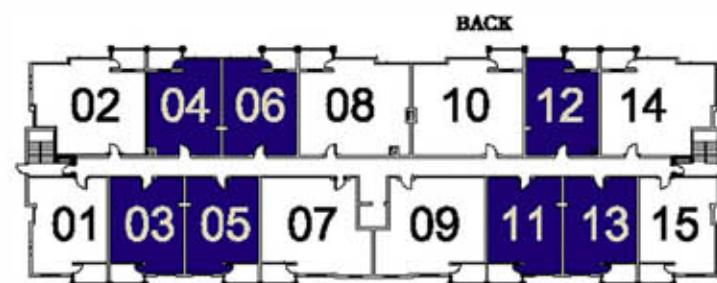

Modern finishings

HERITAGE VALLEY APARTMENTS

ONE BEDROOM RESIDENCE 593 SQ.FT

The square footage and room sizes are approximate.

Building B
Main Floor

FRONT

Building B
2nd, 3rd, 4th Floors

FRONT

RIESLING 1

2711 James Mowatt Trail SW, Edmonton, AB

Suite Details:

- Condo style suites
- Washer/Dryer in suite
- Heat & water included in rent
- 5 appliances
- Private, large deck or patio for every suite
- Powered parking
- Window coverings included